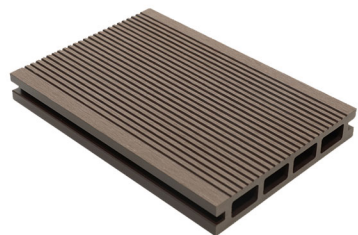

基本系列 CLASSIC WPC SERIES

140MMX25MM