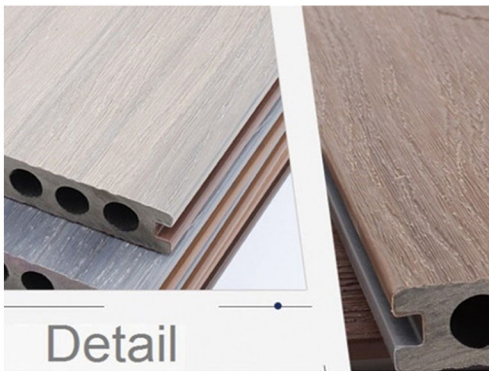

Chocolate
巧克力

Light Grey
浅灰

Dark Grey
深灰

纹理C TEXTURE-C

纹理D TEXTURE-D

▼ 共挤地板 CO-EXTRUSION WPC DECKING

共挤地板不含对环境有害的粘合剂或化学物质。因此，木塑共挤产品比一般木塑产品具有更显著的优势，并为您提供更高品质的生活。

There are no adhesives or chemicals that are harmful to the environmental in co-extrusion WPC products. Therefore, WPC products have more significant advantage than general WPC and provide you a higher-quality life.

▼ 单面色共挤板 SOLO COLOR CO-EXTRUSION DECKING

140MMX23MM

150MMX20MM

▼ 双色共挤板 TWO-COLORED CO-EXTRUSION DECKING

140MMX23MM

140MMX23MM

- ∞ Various color options 颜色繁多
- ∞ Environmental-friendly 环保
- ∞ Natural look surface 自然表面
- ∞ Long lasting 耐用持久
- ∞ Resistant to scratch 抗刮痕
- ∞ Low maintenance 低维护