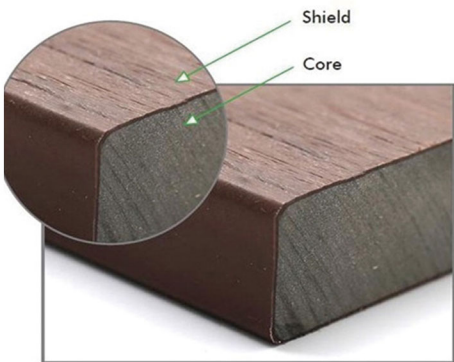

Chocolate
巧克力

Light Grey
浅灰

Dark Grey
深灰

纹理C TEXTURE-C

纹理D TEXTURE-D

▼ 共挤地板 CO-EXTRUSION WPC DECKING

共挤地板不含对环境有害的粘合剂或化学物质。因此，木塑共挤产品比一般木塑产品具有更显著的优势，并为您提供更高品质的生活。

There are no adhesives or chemicals that are harmful to the environmental in co-extrusion WPC products. Therefore, WPC products have more significant advantage than general WPC and provide you a higher-quality life.

▼ 单面色共挤板 SOLO COLOR CO-EXTRUSION DECKING

140MMX23MM

150MMX20MM

▼ 双色共挤板 TWO-COLORED CO-EXTRUSION DECKING

140MMX23MM

140MMX23MM

- ∞ Various color options 颜色繁多
- ∞ Environmental-friendly 环保
- ∞ Natural look surface 自然表面
- ∞ Long lasting 耐用持久
- ∞ Resistant to scratch 抗刮痕
- ∞ Low maintenance 低维护